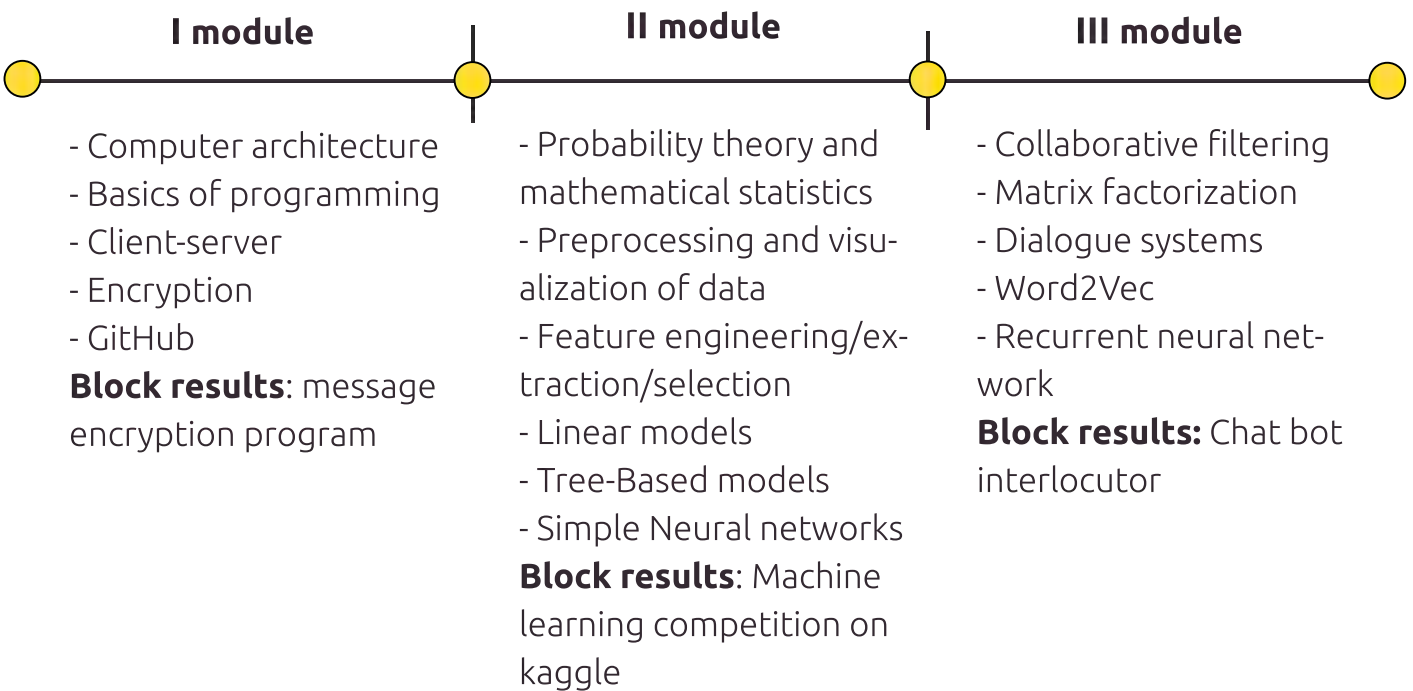

Faculty: **IT**

Course: **Machine Learning**

Age: **14-16 years**

Term of education: **14 months - 2 academic years**

FIRST YEAR (7 months):

SECOND YEAR (7 months):